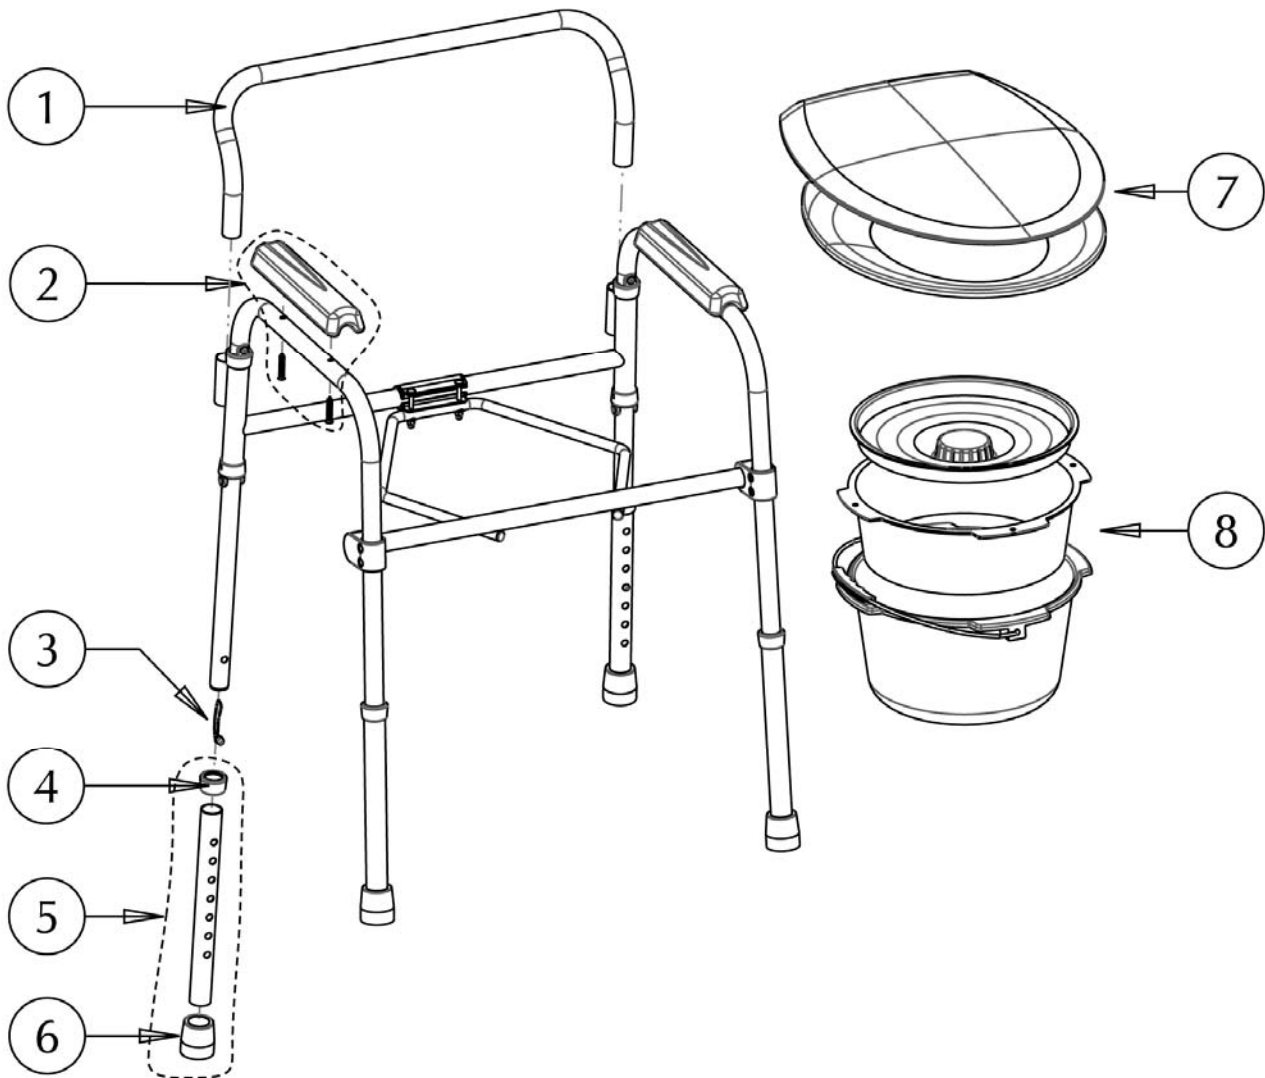

770-309 FOLDING POWDER COATED STEEL COMMODE

Item #	AMG Part #	Item Description	Qty Per Unit	Pkg Qty
1.	B10-201	Backrest Steel Bar with Spring Pins	1 EA	1 EA
2.	B10-101	Armrest with Hardware (Blow Molded Arm Pad & 2 Self-threading Screws) - 2 ea / set	1 ST	1 ST
3.	B10-251	Spring Pins- 2 ea / set	3 ST	1 ST
4.	A10-262	Anti-Rattle for 25.4mm Steel Tube, Grey Plastic - 4ea / set	1 ST	1 ST
5.	B10-051	Leg Extension w/Regular Tip (Steel Tube ø25.4X228mm, Anti-Rattle & Rubber Tip) – 4 ea / set	1 ST	1 ST
6.	A10-401	Rubber Tip for 25.4mm Tube, Grey - 4ea / set	1 ST	1 ST
7.	B10-111	Deluxe Toilet Seat and Cover , Grey	1 ST	1 ST
8.	B10-151	Replacement Commode Pail, Splash Guard And Cover, Grey	1 ST	1 ST