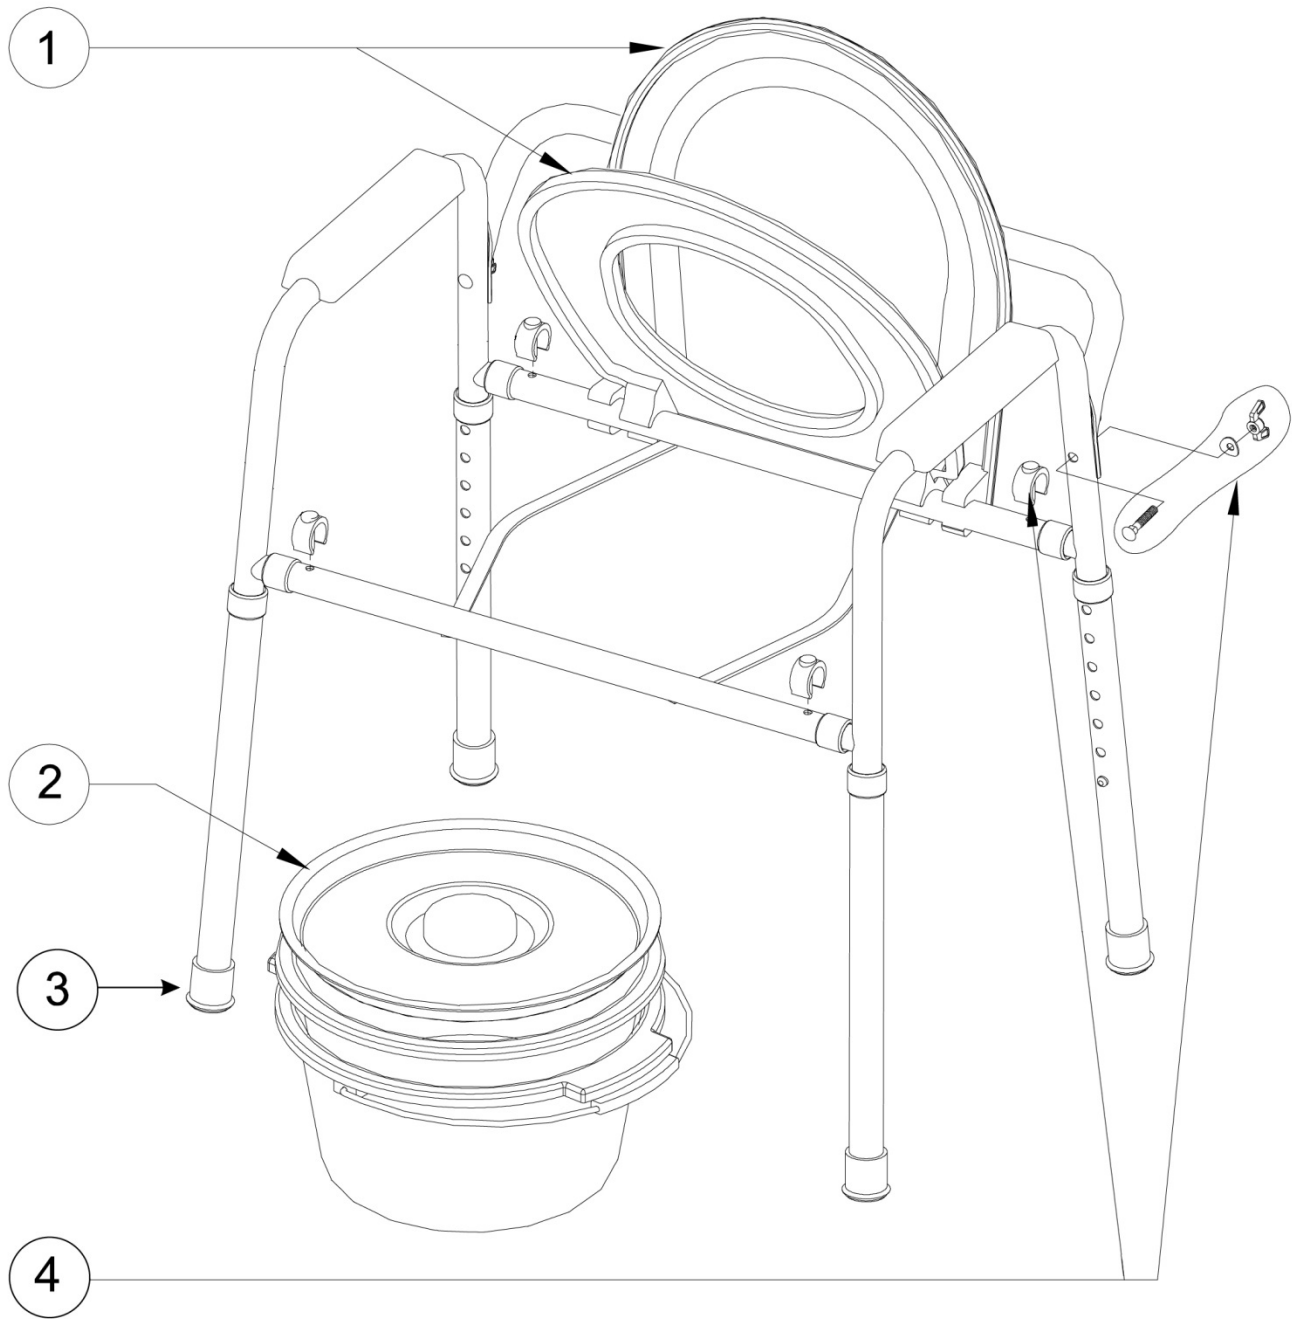

## 770-315 POWDER COATED STEEL COMMODE (KNOCK-DOWN)

Item #	AMG Part #	Item Description	Qty Per Unit	Pkg Qty
1.	<b>C30-00190</b>	Deluxe Toilet Seat and Cover, Dark Grey	1 ST	1 ST
2.	<b>C30-00191</b>	Replacement Commode Pail (5 l), Splash Guard And Cover (Dark Grey)	1 ST	1 ST
3.	<b>C30-00192</b>	Commode Rubber Tip, Dark Grey ( 4 ea / set )	1 ST	1 ST
4.	<b>C30-00193</b>	Hardware (4 Dark Grey E-Clip , 2 Bolts, 2 Curved Washers & 2 Wing Nuts)	1 ST	1 ST