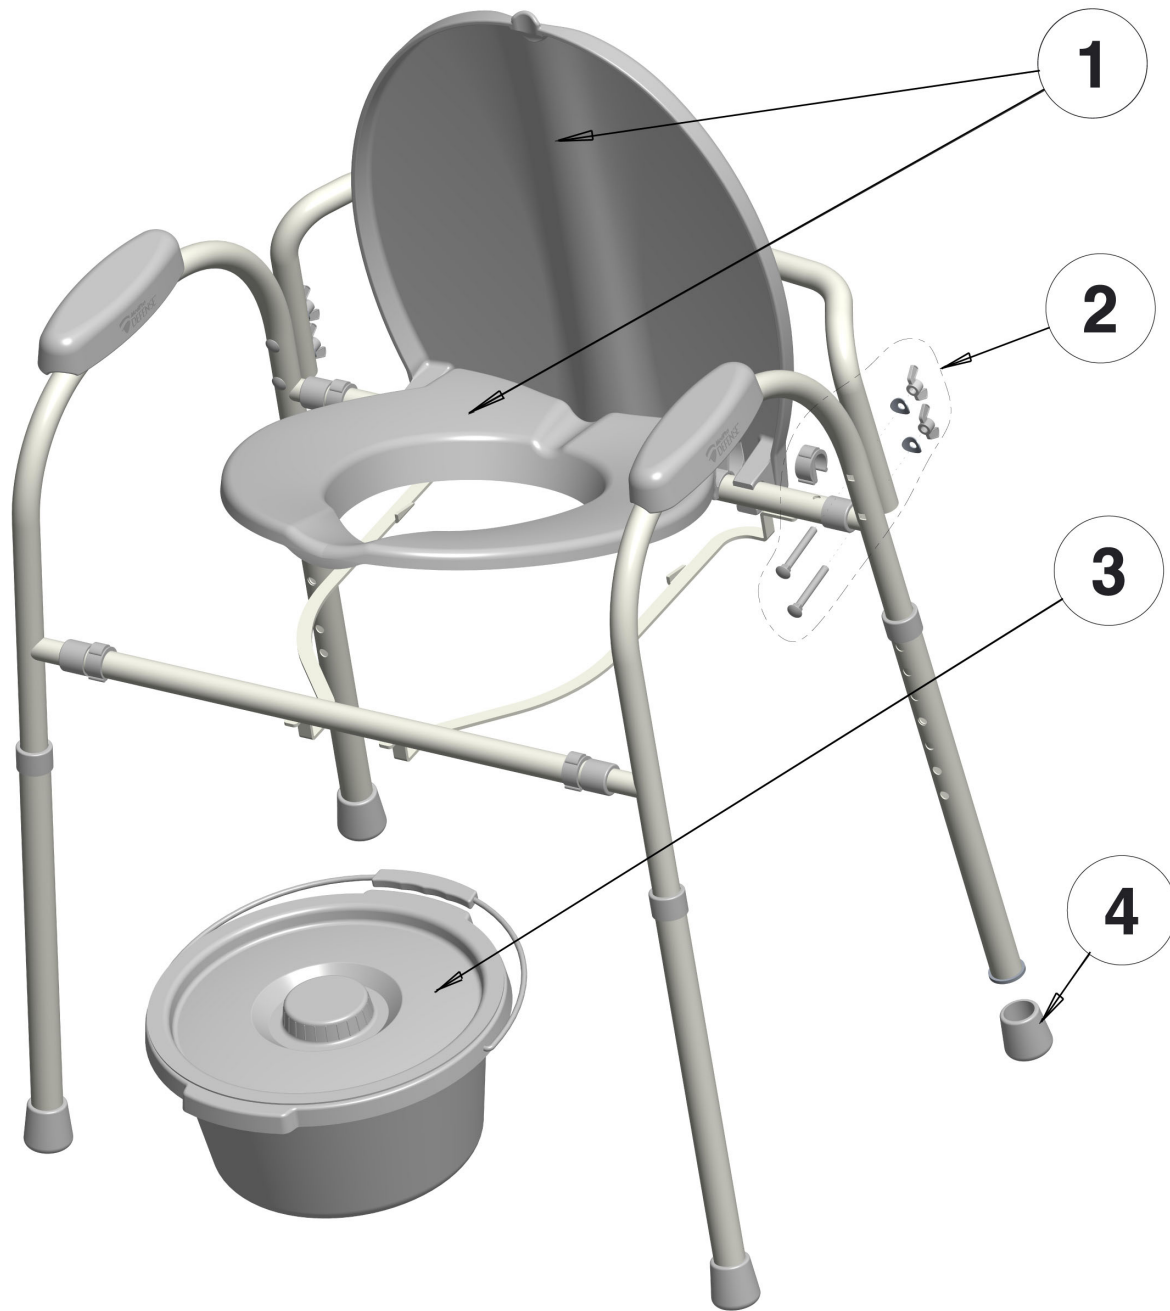

## 770-317 POWDER COATED STEEL COMMODE (KNOCK-DOWN)

Item #	AMG Part #	Item Description	Qty Per Unit	Pkg Qty
1.	<b>C30-00200</b>	Comfort Toilet Seat and Cover, Grey	1 ST	1 ST
2.	<b>C30-00201</b>	Hardware Set (4 E-Clips, 4 Bolts, 4 Oval Washers, 4 Wing-Nuts)	1 ST	1 ST
3.	<b>C30-00202</b>	Replacement Pail (5 l) and Cover, Grey	1 ST	1 ST
4.	<b>C30-00203</b>	Commode Rubber Tip, Grey ( 4 ea / set )	1 ST	1 ST