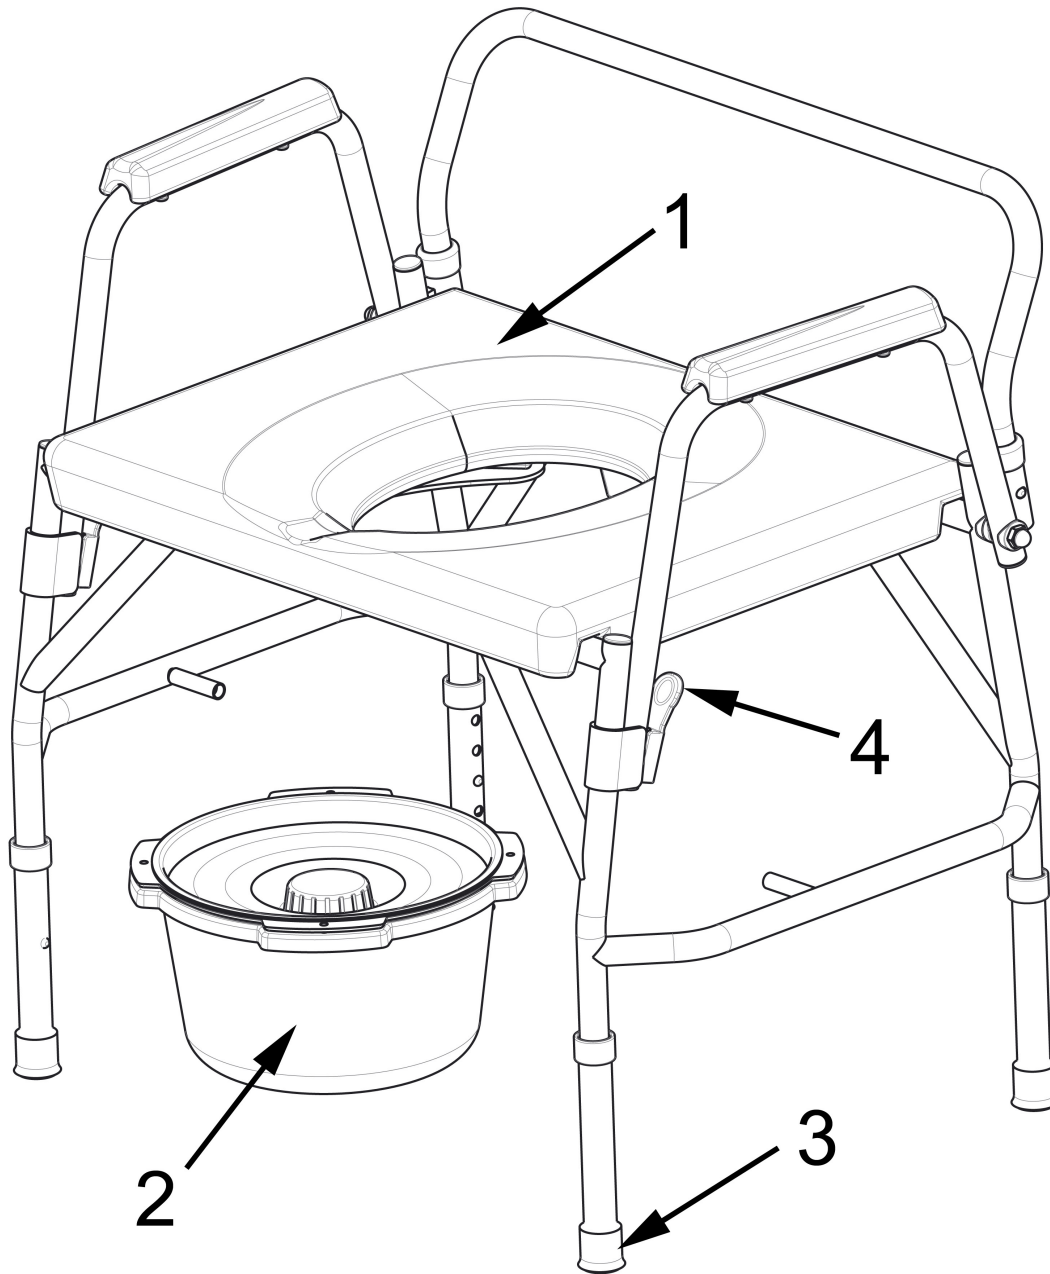

770-322 BARIATRIC DROP ARM COMMODE

Item #	AMG Part #	Item Description	Qty Per Unit	Pkg Qty
1.	C30-00204	Blow-Molded Seat	1 EA	1 EA
2.	C30-00205	Bucket with Splash Guard and Lid	1 ST	1 ST
3.	C30-00206	Rubber Tip, Grey, 4ea/set	1 ST	1 ST
4.	C30-00207	Arm Release Plastic Lever, 2ea/set	1 ST	1 ST