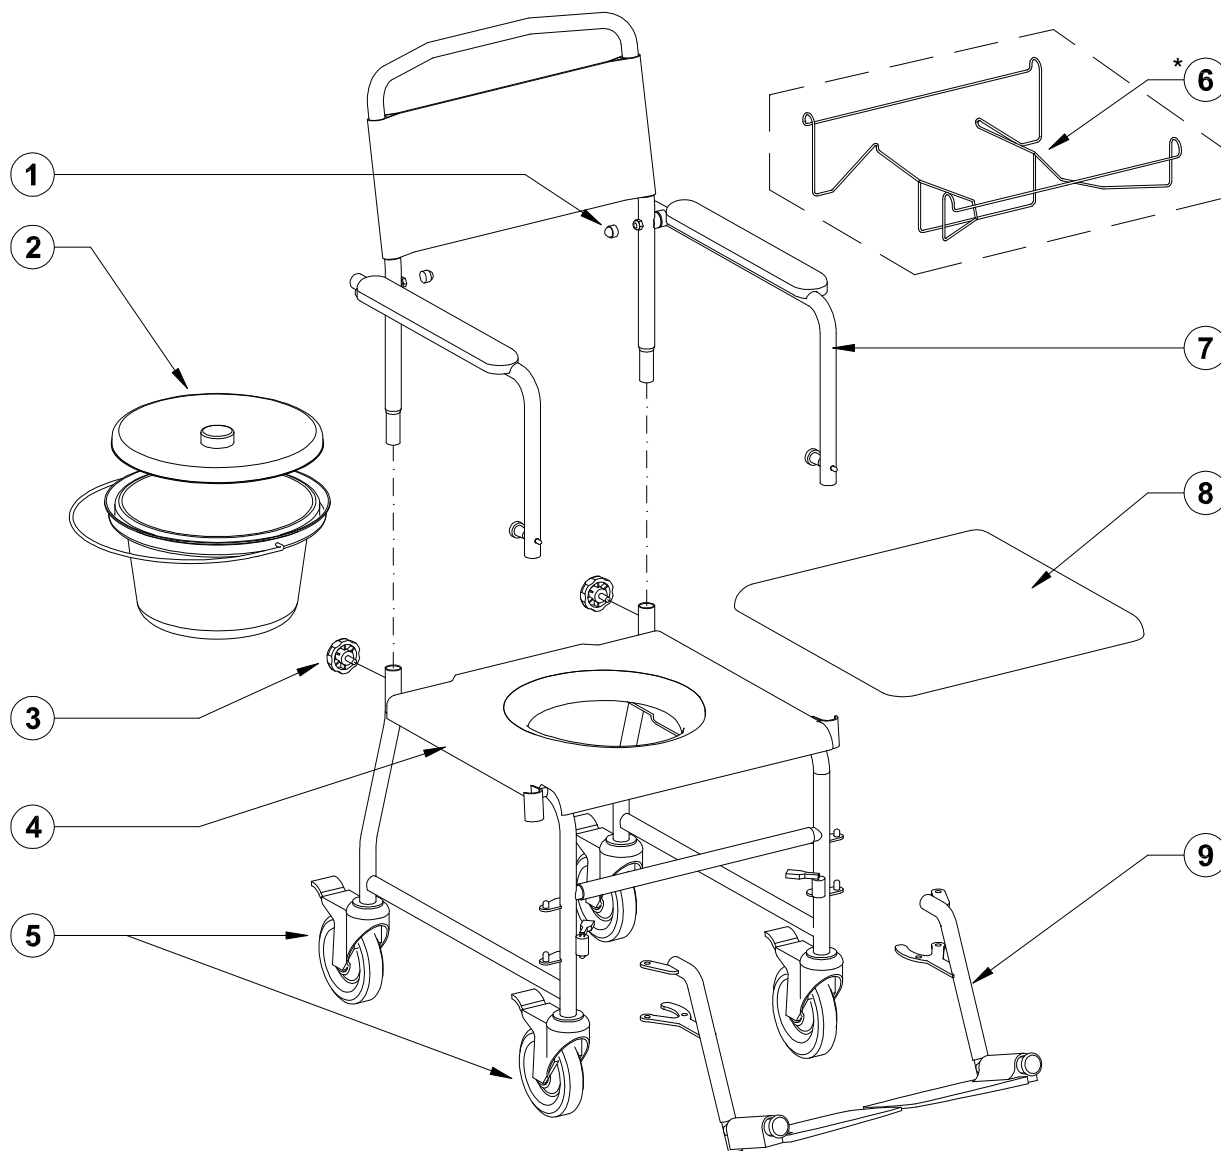

770-365 EURO COMMUNE (WITH 4 LOCKING CASTERS)

Item #	AMG Part #	Item Description	Qty Per Unit	Pkg Qty
1.	770-369	Black Cap	1 PR	1 PR
2.	770-362	Pail and Cover	1 EA	1 EA
3.	A01-412	Tightening Knob for Backrest	2 EA	1 EA
4.	B01-260	Toilet Seat with Pail Bracket	1 EA	1 EA
5.	770-364	5" Locking Caster	4 EA	1 EA
6*.	770-359	Bedpan Holder (Optional Accessory)	1 EA	1 EA
7.	770-361	Armrest with Hardware (L & R)	1 PR	1 PR
8.	770-367	Padded Seat	1 EA	1 EA
9.	770-368	Swing-Away Footrests, Left & Right	1 PR	1 PR